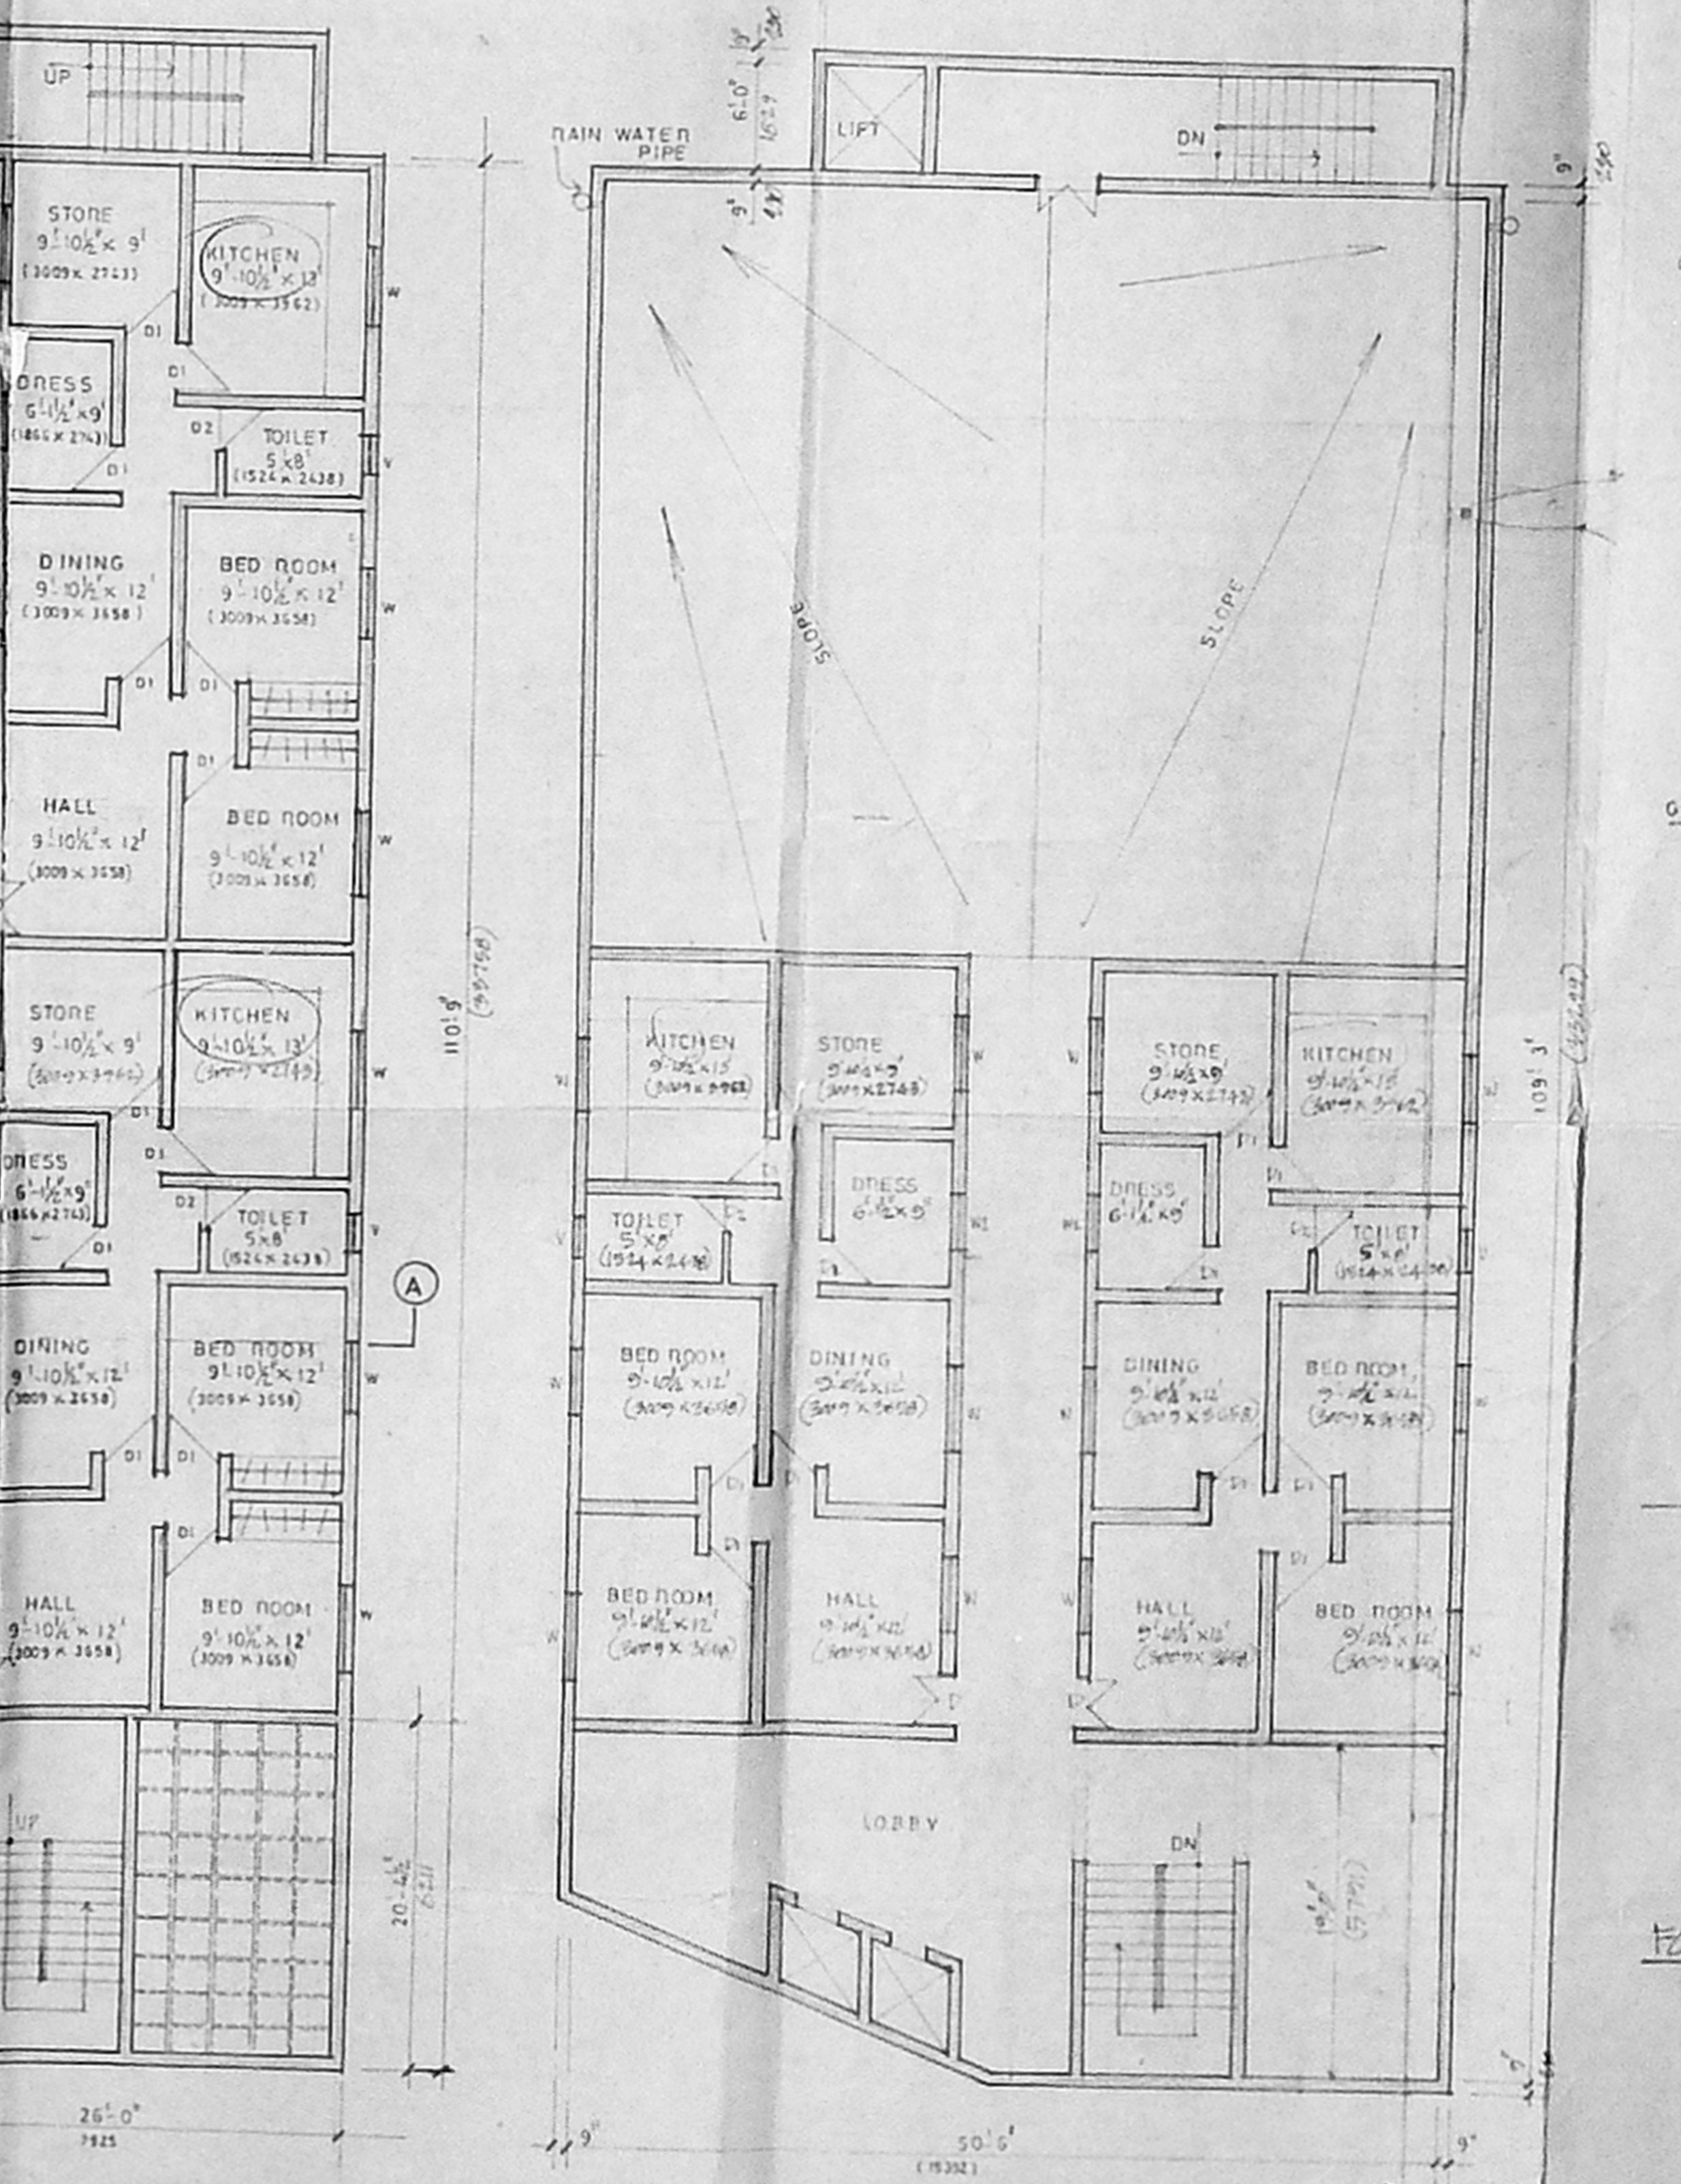

FIRST & SECOND FLOOR PLAN

THIRD FLOOR PLAN

APPROVED
SUBJECT TO THE CONDITIONS IN
LETTER
No. B/140/125/4-4
FOR MEMBER SECRETARY
MADRAS METROPOLITAN
DEVELOPMENT AUTHORITY
MADRAS, INDIA