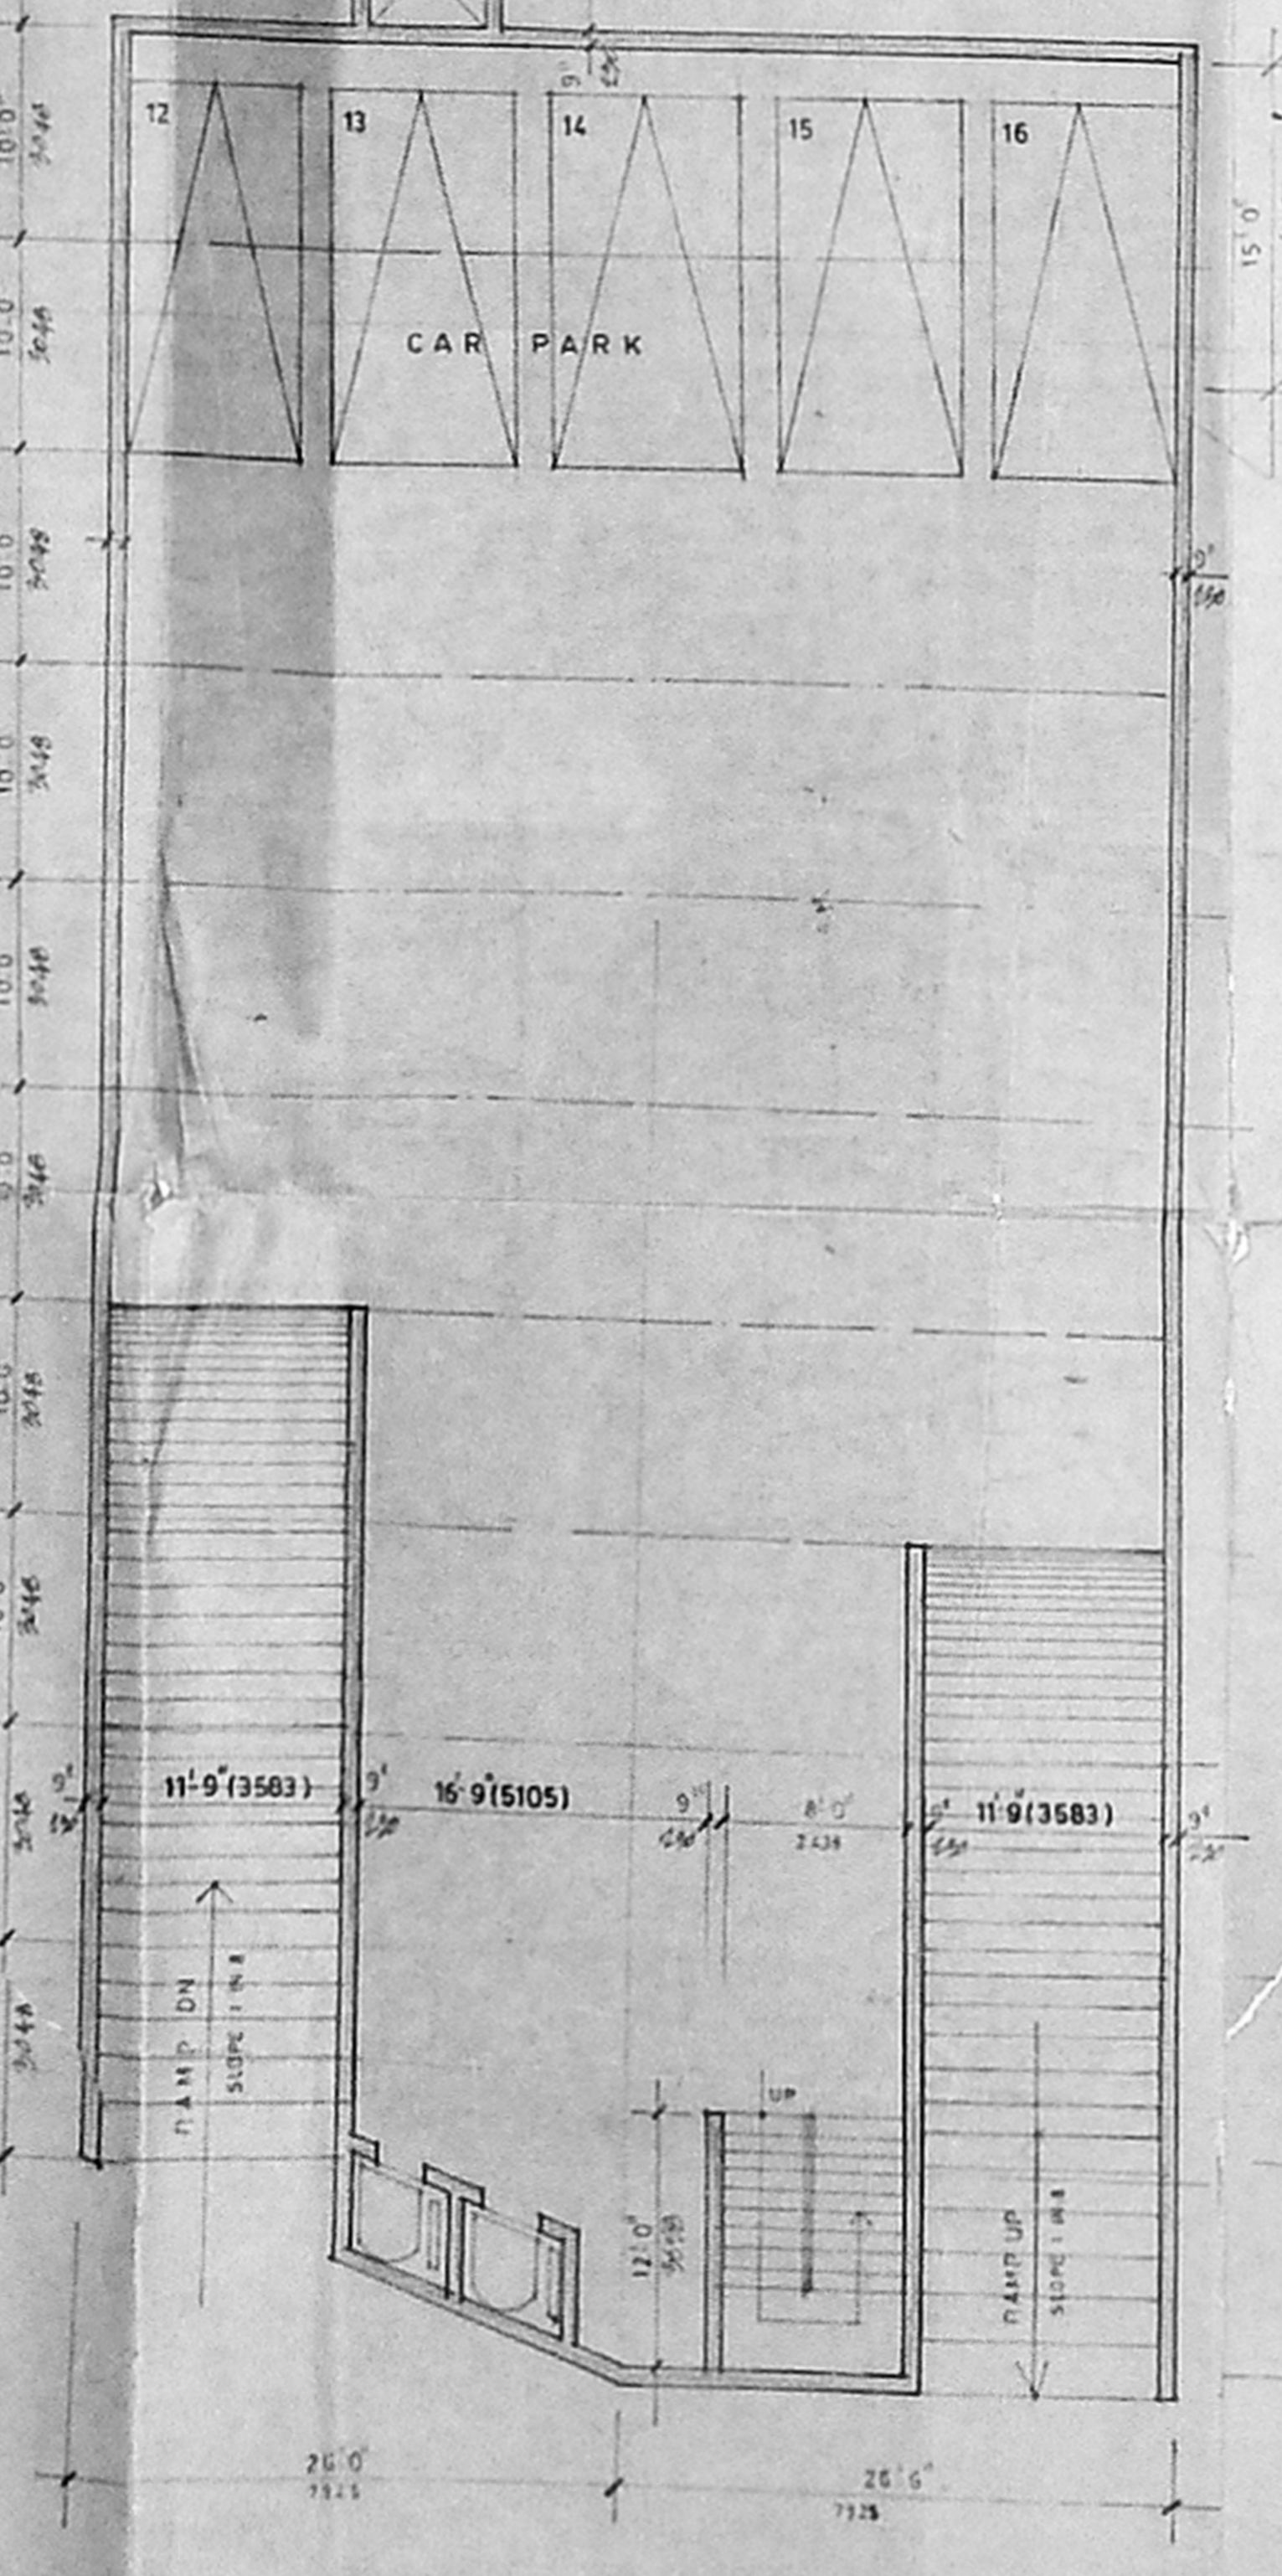

BASEMENT FLOOR PLAN