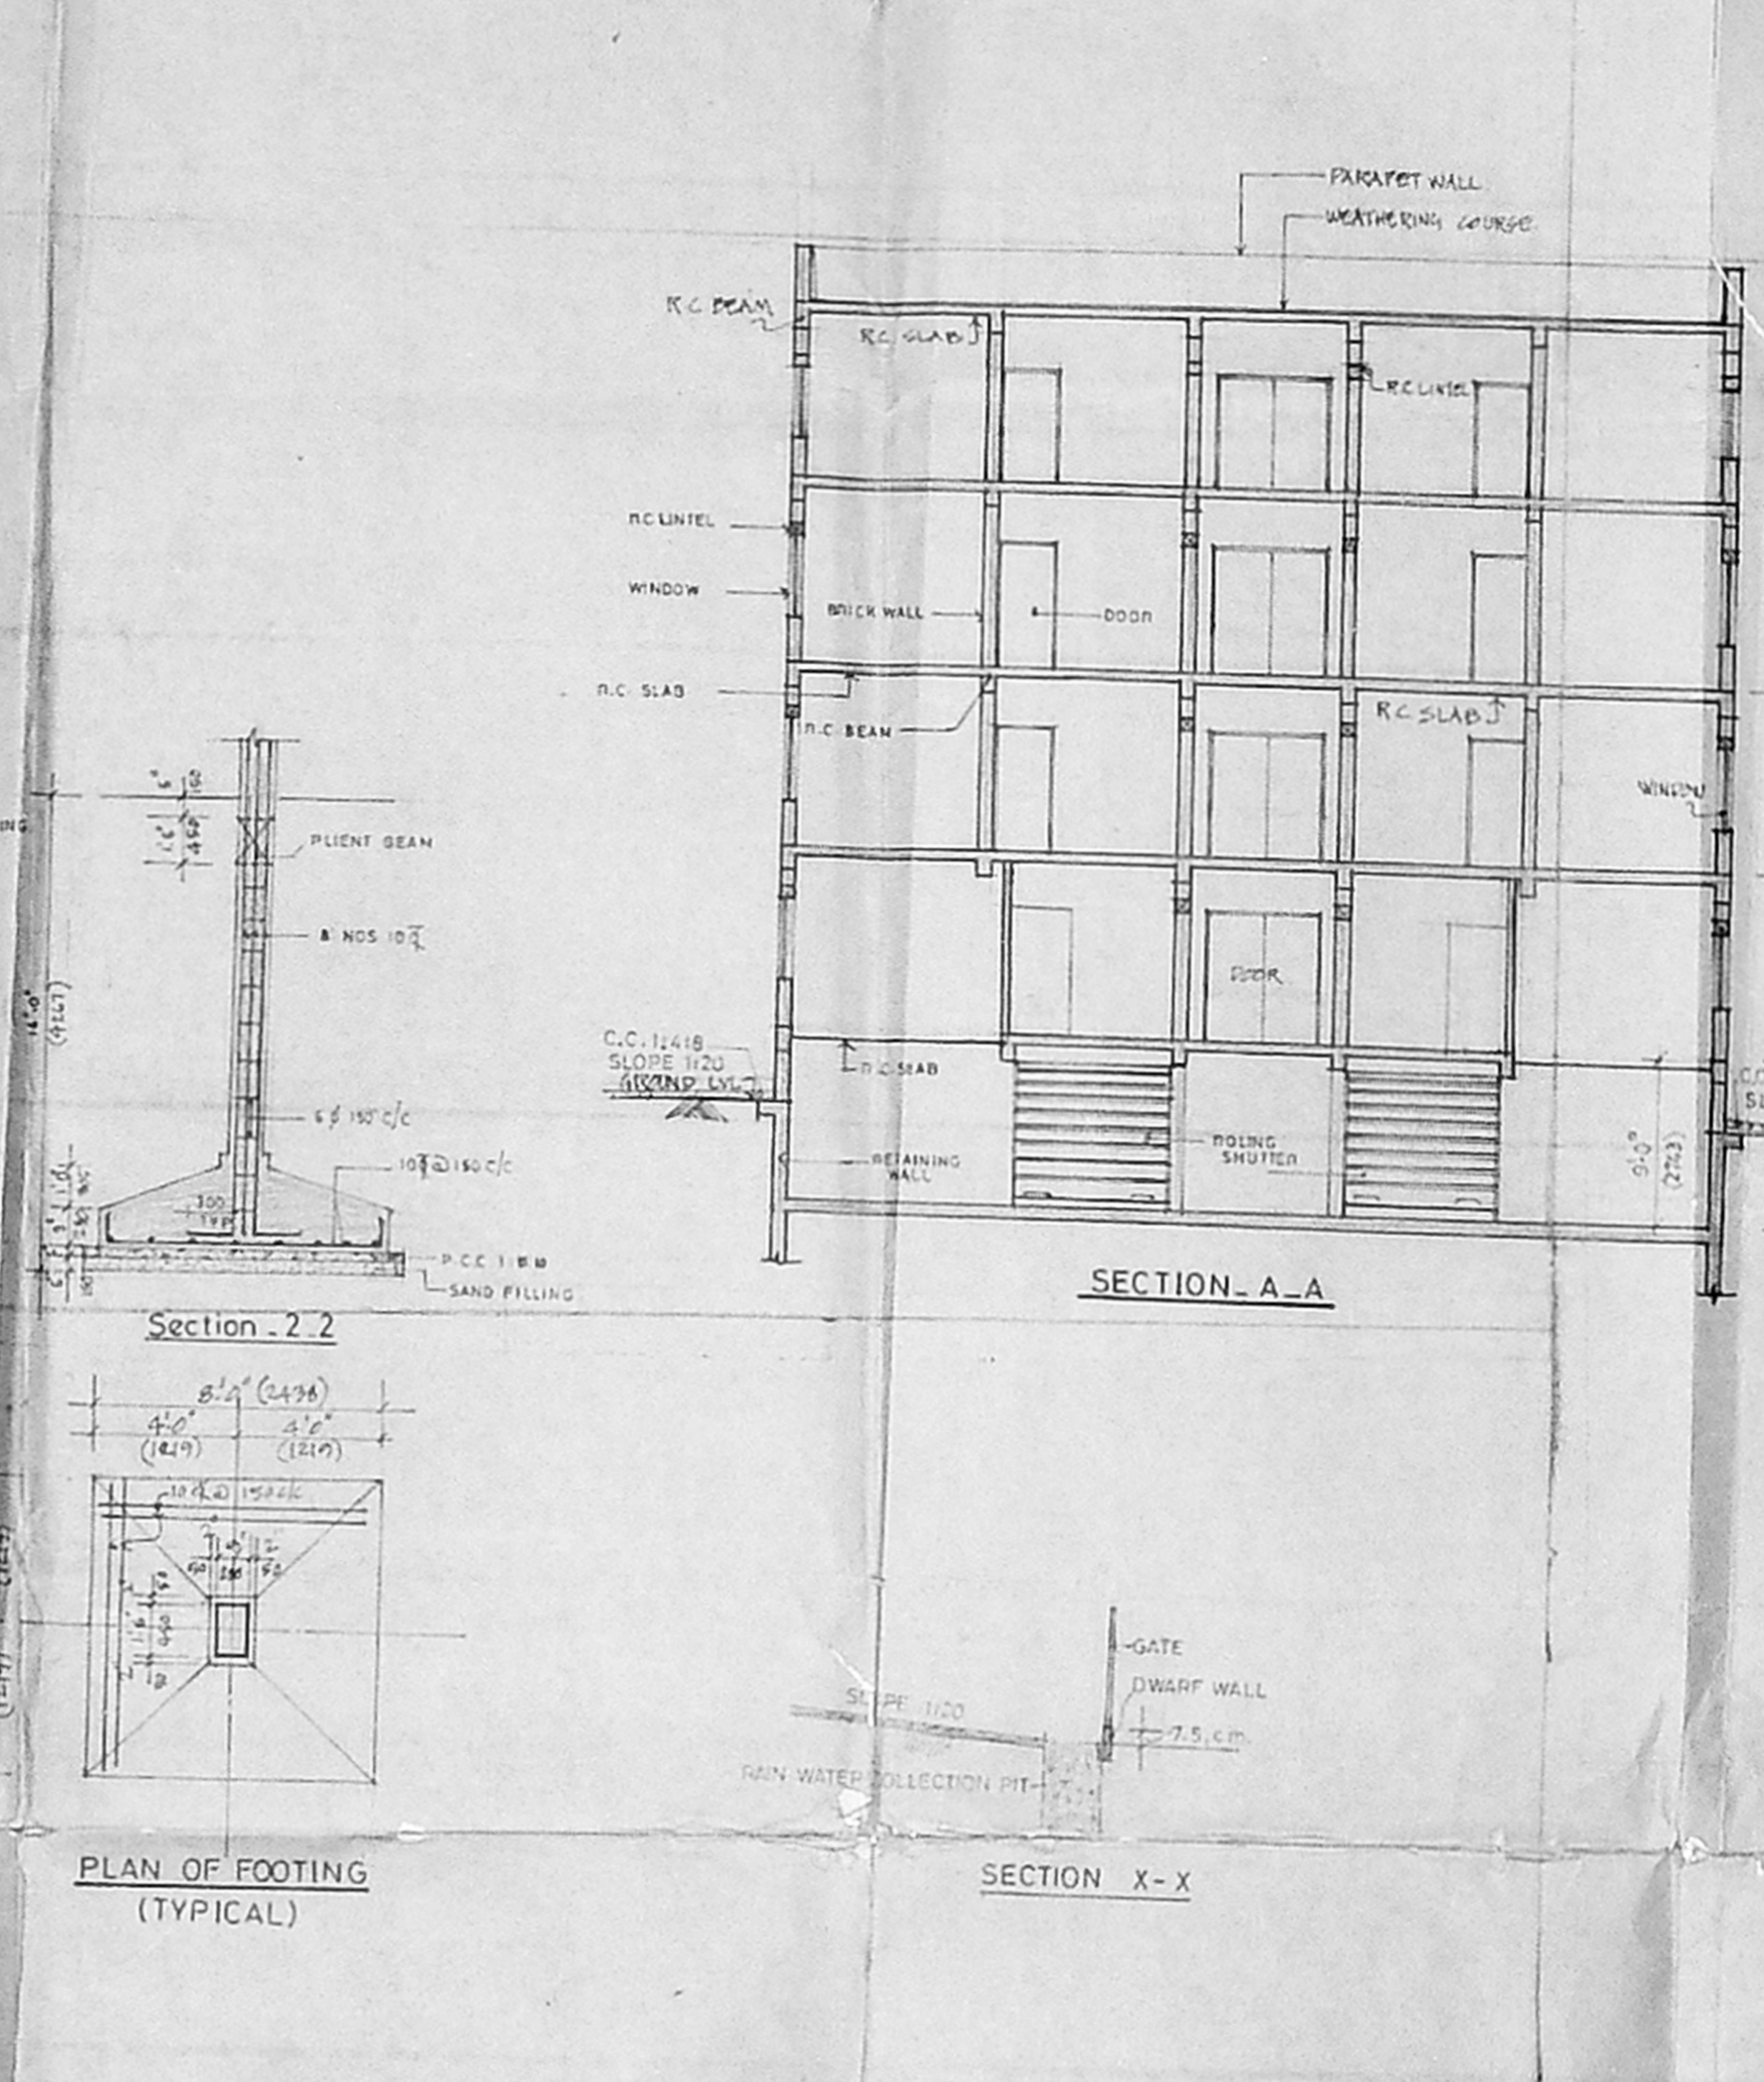

PLAN OF U.G. SUMP

PLAN OF FOOTING (TYPICAL)

Section-2-2

SECTION-A-A