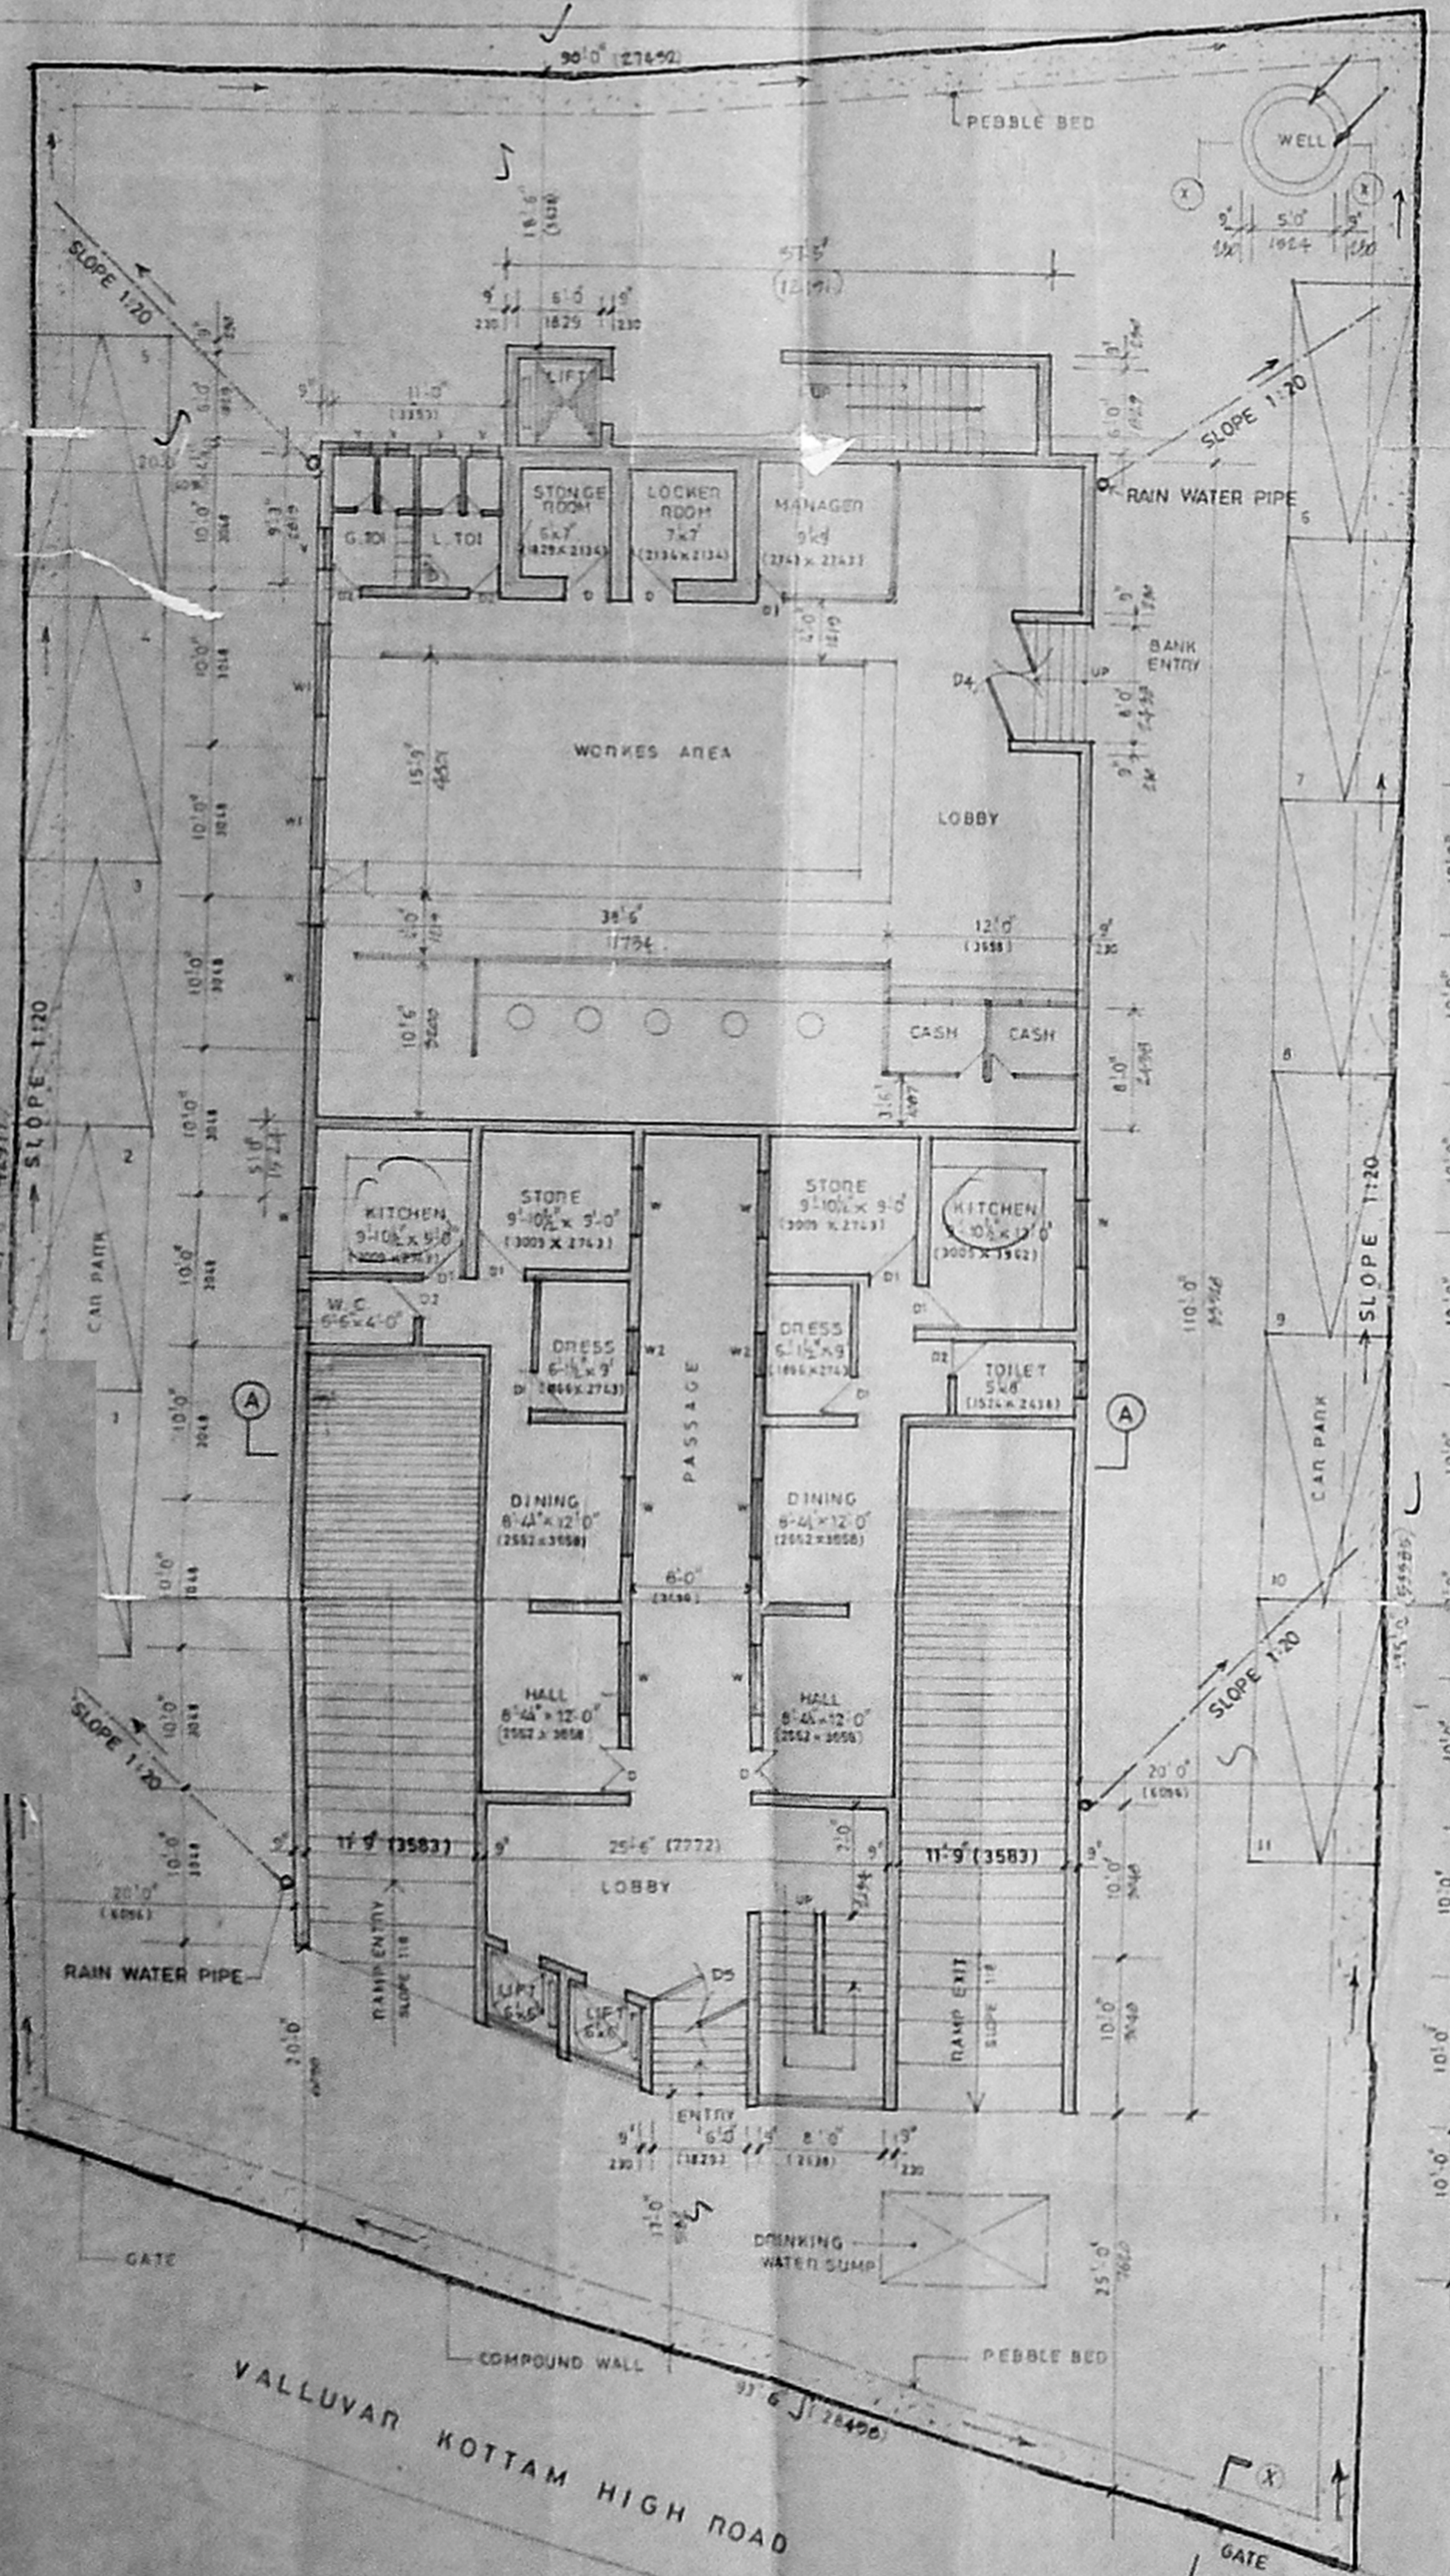

GROUND/SITE PLAN