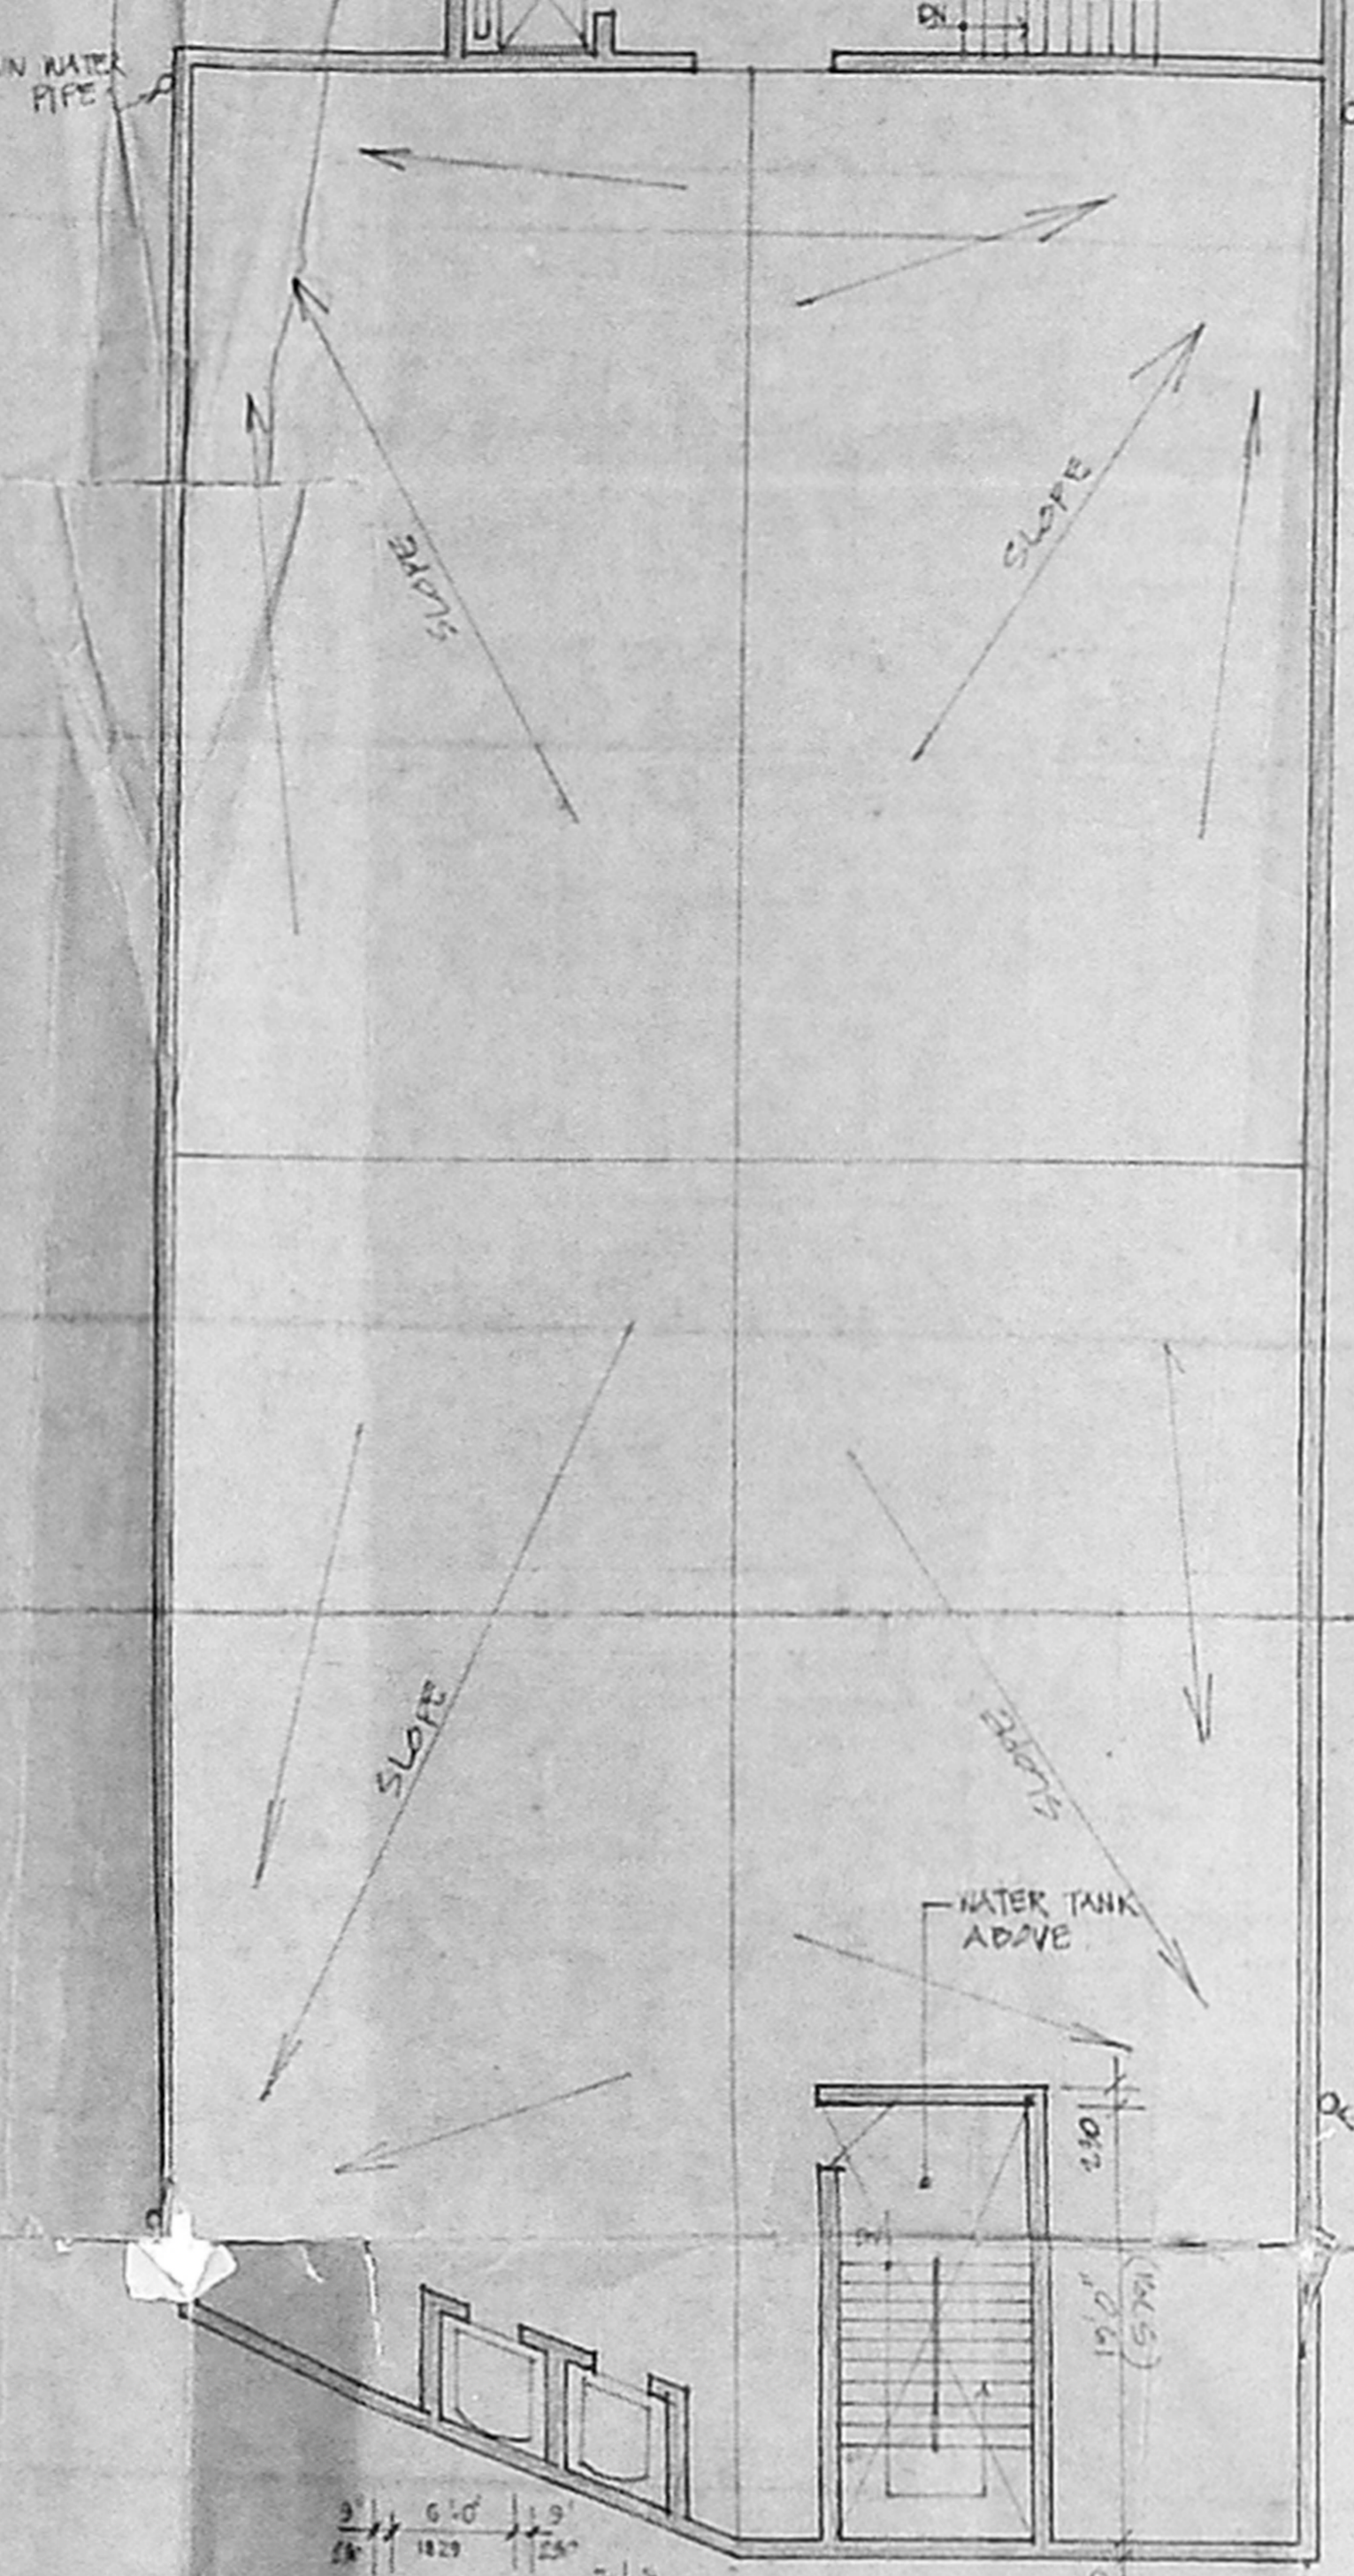

TERRACE FLOOR PLAN