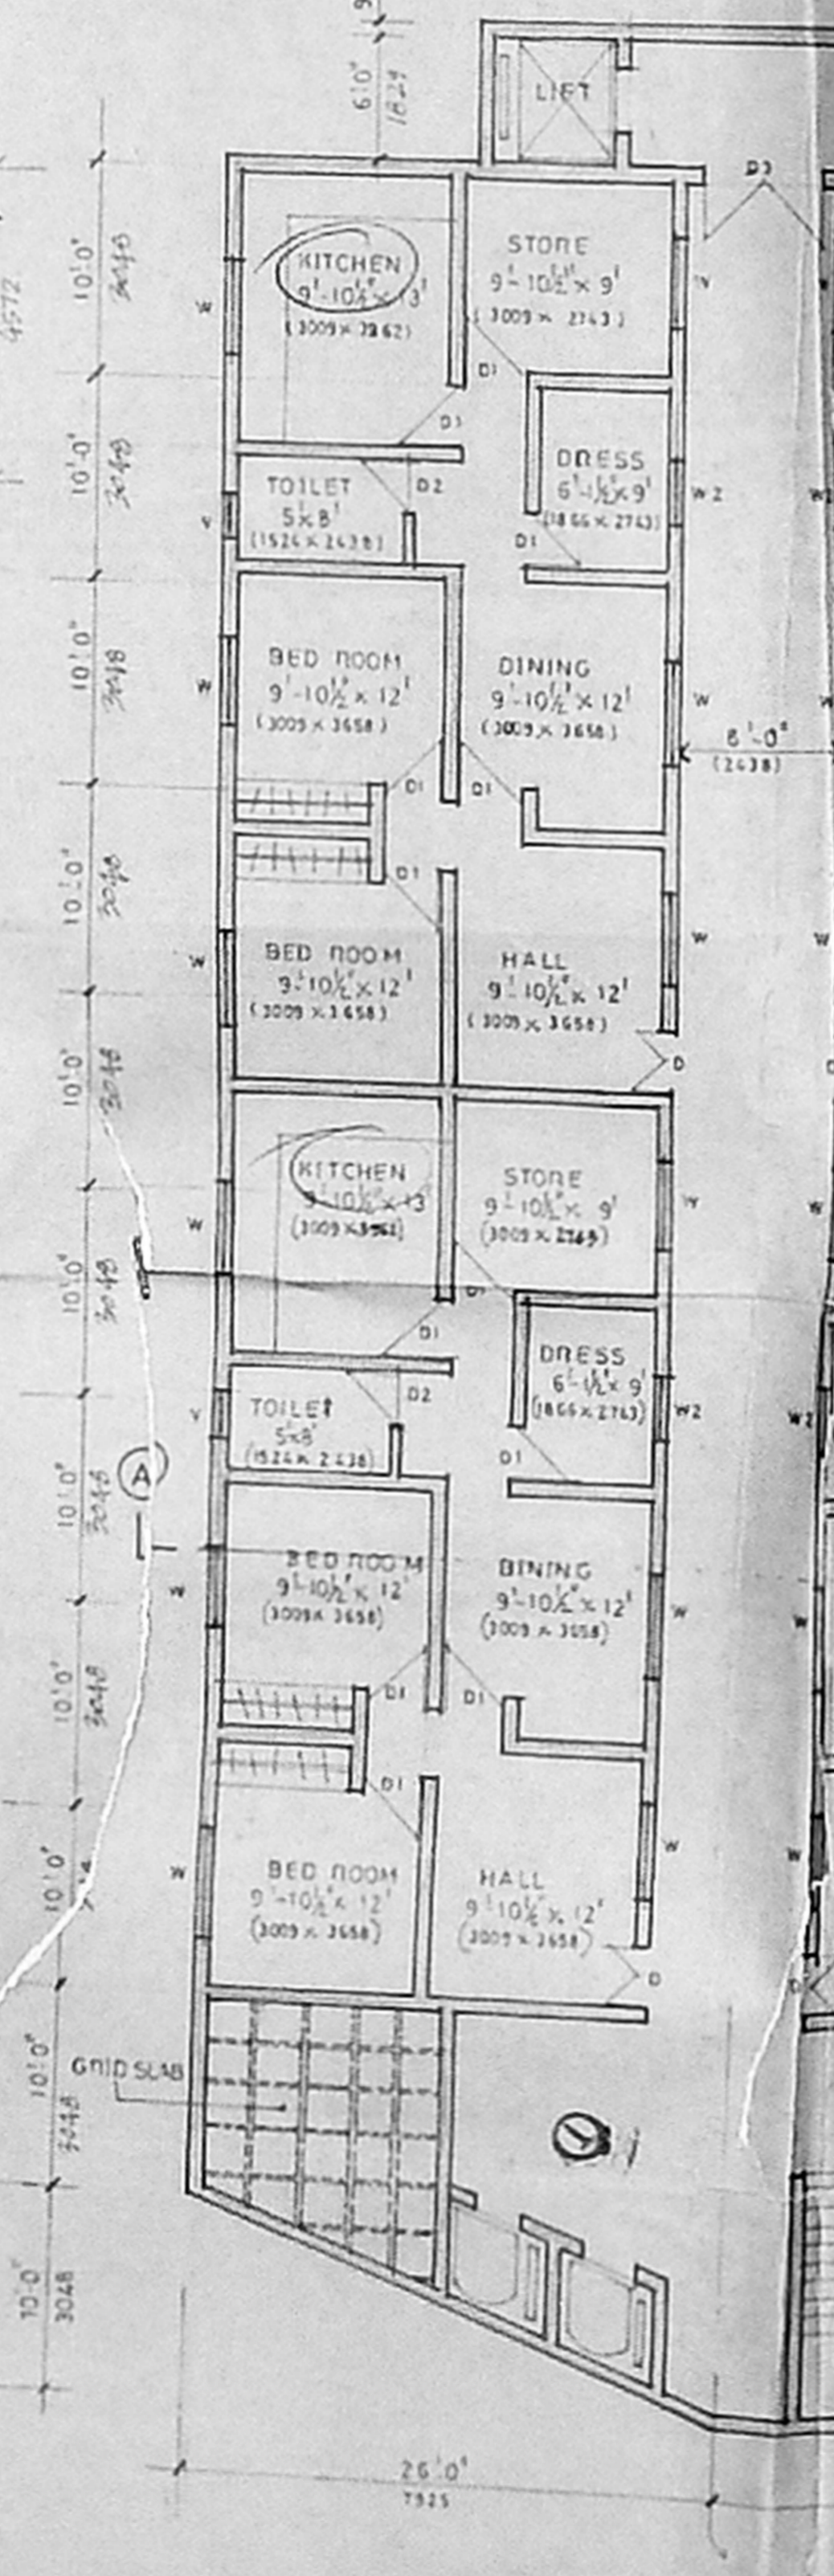

FIRST & SECOND FLOOR PLAN